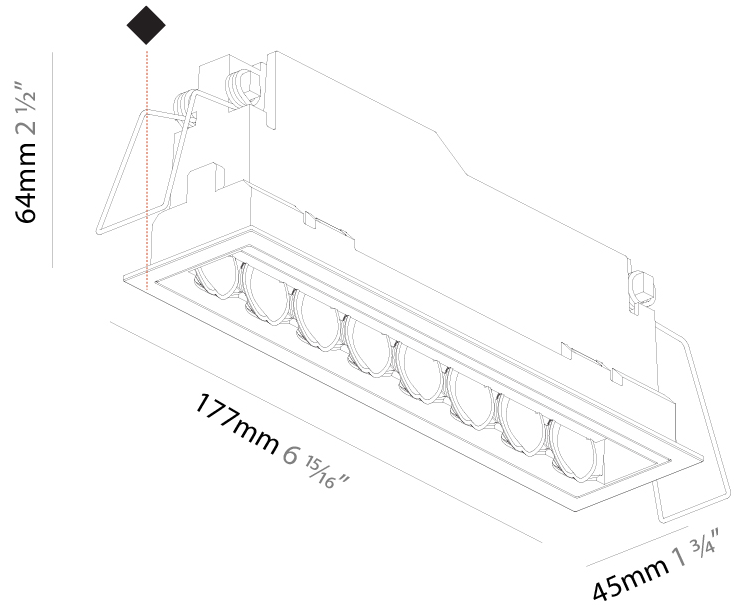

GENERAL

Series: Magiq Hollow Wallwash
Subseries: Magiq Hollow Wallwash
Partner: Prolicht
Division: Architectural
Installation: Recessed
Product Type: Wallwash
Mounting Location: Ceiling
Light Distribution: Downlight

PHYSICAL

Shape: Rectangle
Length (mm): 177
Length (in): 6 15/16
Width (mm): 45
Width (in): 1 3/4
Height (mm): 64
Height (in): 2 1/2
Ceiling Thickness (mm): 5 - 30
Ceiling Thickness (in): 1/16 - 1 3/16
Min. Recessing Depth (mm): 100
Min. Recessing Depth (in): 3 15/16
Fixture Finish: SSR / BKV / CWI / CRY / HAB / UFT / ITA / RUA / FTG / MYG / LOD / PUS / FRO / FUP / KIA / POP / BLS / SPG / MEY / GOH / CHC / COM / ABZ / JAG / OBR / MOS / ROR
Fixture Material: Aluminum Die Cast
Cut-out Measurements: 170mm / 6 11/16" x 38mm / 1 1/2"

ELECTRICAL

Lamp Type: LED (Zhaga Standard)
Input Wattage (W): 19
Total Output Wattage (W): 17.2
Dimming: Tri-Mode (Non-Dimming and Phase Dimming (120Vac only) and 0-10V Dimming)
Driver Included: No
Driver Location: Remote
Driver Type: Constant Current - Universal
Driver Class: Class 2
Input Voltage (V): 120 - 277
Constant Current (MA): 700

LED

Number of LEDs: 8
Color Temperature (°K): 2700 / 3000 / 3500 / 4000
Max. Delivered Lumen (lm): 1270 / 1270 / 1513 / 1544
Nominal Lumen (lm): 1492 / 1492 / 1778 / 1814
CRI: >90 CRI
Lamp Life (hrs): 50000

OPTICAL

RATINGS AND CERTIFICATIONS

Certified By: CSA Certified to UL and CSA Standards
IP rating: IP20

100mm
3 15/16"

5 - 30 mm
3/16" - 1 3/16"

170mm x 38mm
6 11/16" x 1 1/2"