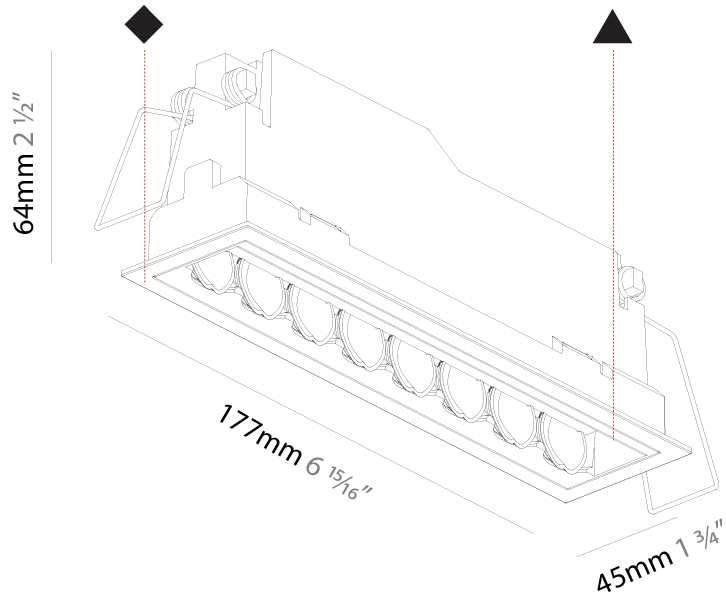

GENERAL

Series: Magiq Hollow Wallwash
Subseries: Magiq Hollow Wallwash Korona
Partner: Prolicht
Division: Architectural
Installation: Recessed
Product Type: Wallwash
Mounting Location: Ceiling
Light Distribution: Downlight

PHYSICAL

Shape: Rectangle
Length (mm): 177
Length (in): 6 ¹⁵/₁₆
Width (mm): 45
Width (in): 1 ³/₄
Height (mm): 64
Height (in): 2 ¹/₂
Ceiling Thickness (mm): 5 - 30
Min. Recessing Depth (mm): 100
Min. Recessing Depth (in): 3 ¹⁵/₁₆
Weight (kg): 0.395
Weight (lbs): 0.87

Fixture Finish: SSR / BKV / CWI / CRY / HAB / UFT / ITA / RUA / FTG / MYG / LOD / PUS / FRO / FUP / KIA / POP / BLS / SPG / MEY / GOH / CHC / COM / ABZ / JAG / OBR / MOS / ROR

Holder Finish: WHI / BLK
Fixture Material: Aluminum Die Cast

ELECTRICAL

Lamp Type: LED (Zhaga Standard)
Input Wattage (W): 19
Total Output Wattage (W): 17.2
Dimming: Tri-Mode (Non-Dimming and Phase Dimming (120Vac only) and 0-10V Dimming)
Driver Included: No
Driver Location: Remote
Driver Type: Constant Current - Universal
Driver Class: Class 2
Input Voltage (V): 120 - 277
Constant Current (MA): 700

LED

Number of LEDs: 8
Color Temperature (°K): 2700 / 3000 / 3500 / 4000
Max. Delivered Lumen (lm): 1110 / 1180 / 1323 / 1350
CRI: >90 CRI
Efficiency (%): 82.3
Lamp Life (hrs): 50000

OPTICAL

RATINGS AND CERTIFICATIONS

Certified By: CSA Certified to UL and CSA Standards
IP rating: IP20