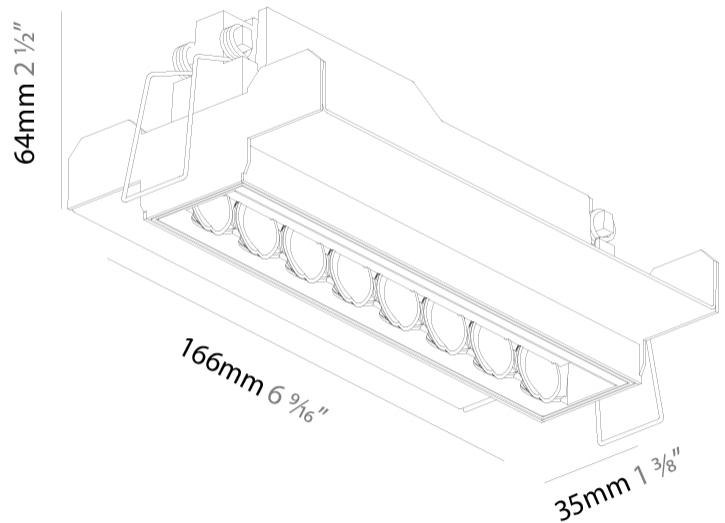

GENERAL

Series: Magiq Hollow Wallwash
 Partner: Prolicht
 Division: Architectural
 Installation: Trimless
 Product Type: Wallwash
 Mounting Location: Ceiling
 Light Distribution: Asymmetric

PHYSICAL

Shape: Rectangle
 Length (mm): 166
 Length (in): 6 ⁹/₁₆
 Width (mm): 35
 Width (in): 1 ³/₈
 Height (mm): 64
 Height (in): 2 ¹/₂
 Ceiling Thickness (mm): 12.5
 Ceiling Thickness (in): 1/2
 Min. Recessing Depth (mm): 100
 Min. Recessing Depth (in): 3 ¹⁵/₁₆
 Weight (kg): 0.525
 Weight (lbs): 1.16
 Holder Finish: WHI / BLK
 Fixture Material: Aluminum Die Cast
 Cut-out Measurements: 173mm / 6 13/16" x 42mm / 1 5/8"

OPTICAL

Upon Request: Special Beam Angles

RATINGS AND CERTIFICATIONS

Certified By: CSA Certified to UL and CSA Standards
 IP rating: IP20

100mm
3 15/16"

12 1/2 mm
1/2"

173mm x 42mm
6 13/16" x 1 5/8"

MAGIQ HOLLOW WALLWASH TRIMLESS

PHYSICAL

Shape: Rectangle
Length (mm): 166
Length (in): 6 ⁹ / ₁₆
Width (mm): 35
Width (in): 1 ³ / ₈
Height (mm): 64
Height (in): 2 ¹ / ₂
Ceiling Thickness (mm): 12.5
Ceiling Thickness (in): 1/2
Min. Recessing Depth (mm): 100
Min. Recessing Depth (in): 3 ¹⁵ / ₁₆
Weight (kg): 0.535
Weight (lbs): 1.18
Fixture Finish: SSR / BKV / CWI / CRY / HAB / UFT / ITA / RUA / FTG / MYG / LOD / PUS / FRO / FUP / KIA / POP / BLS / SPG / MEY / GOH / CHC / COM / ABZ / JAG / OBR / MOS / ROR
Holder Finish: WHI / BLK
Fixture Material: Aluminum Die Cast
Cut-out Measurements: 173mm / 6 13/16" x 42mm / 1 5/8"